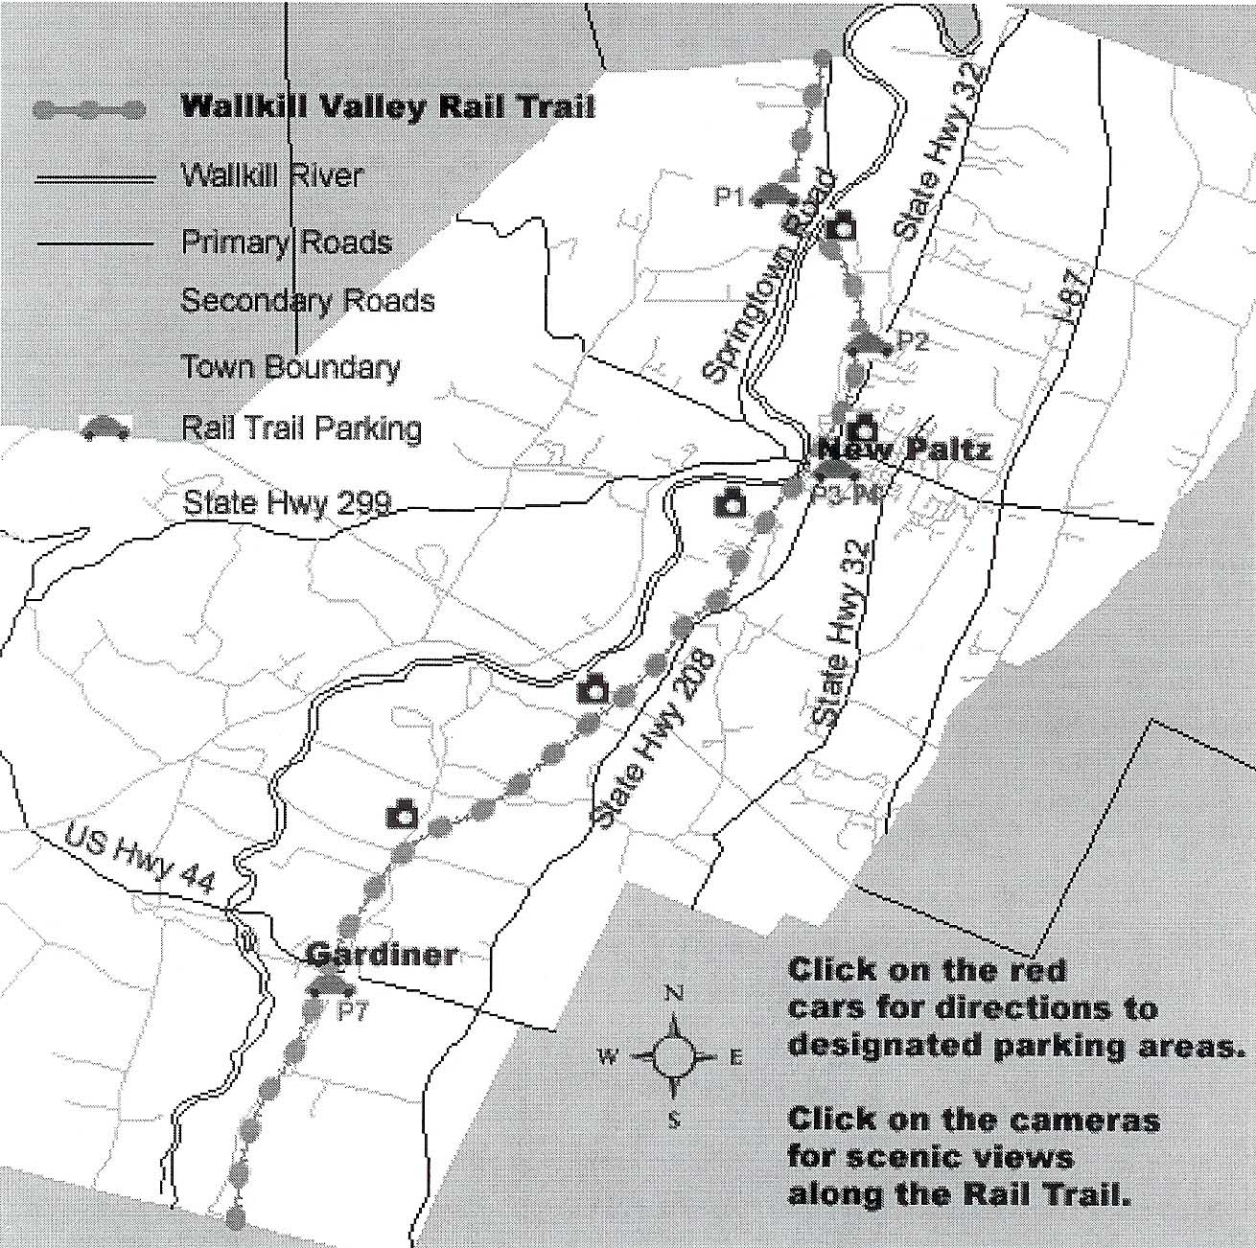

 **Walkill Valley Rail Trail**

 Walkill River

 Primary Roads

 Secondary Roads

 Town Boundary

 Rail Trail Parking

Click on the red cars for directions to designated parking areas.

Click on the cameras for scenic views along the Rail Trail.